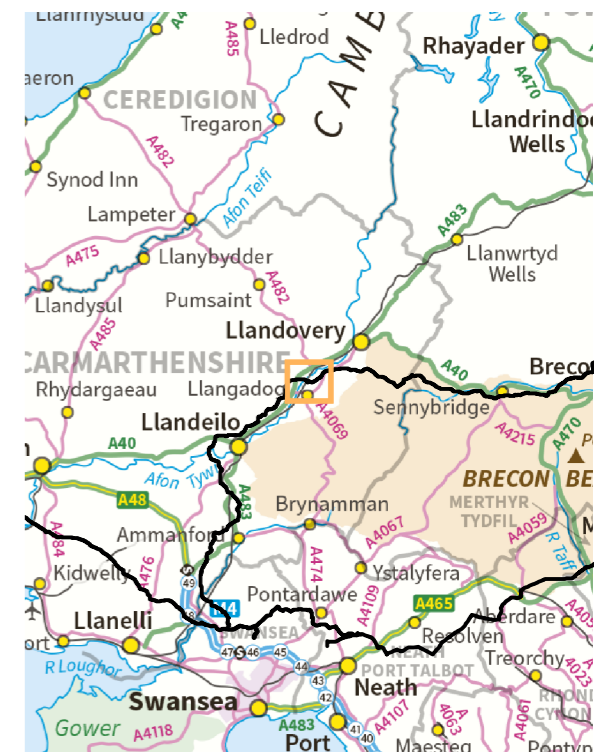

Western Gas Network Project

Site Location Plan: Llanwrda AGI

Key

- Gas Site
- Existing Gas Pipeline

nationalgrid

Date: 20th September 2021
Version: 3.0
© National Grid Copyright – No part of this work may be reproduced or transmitted in any form or by any means, or stored in a retrieval system of any nature, without the prior written permission of the copyright holder.
Ordnance Survey © Crown Copyright